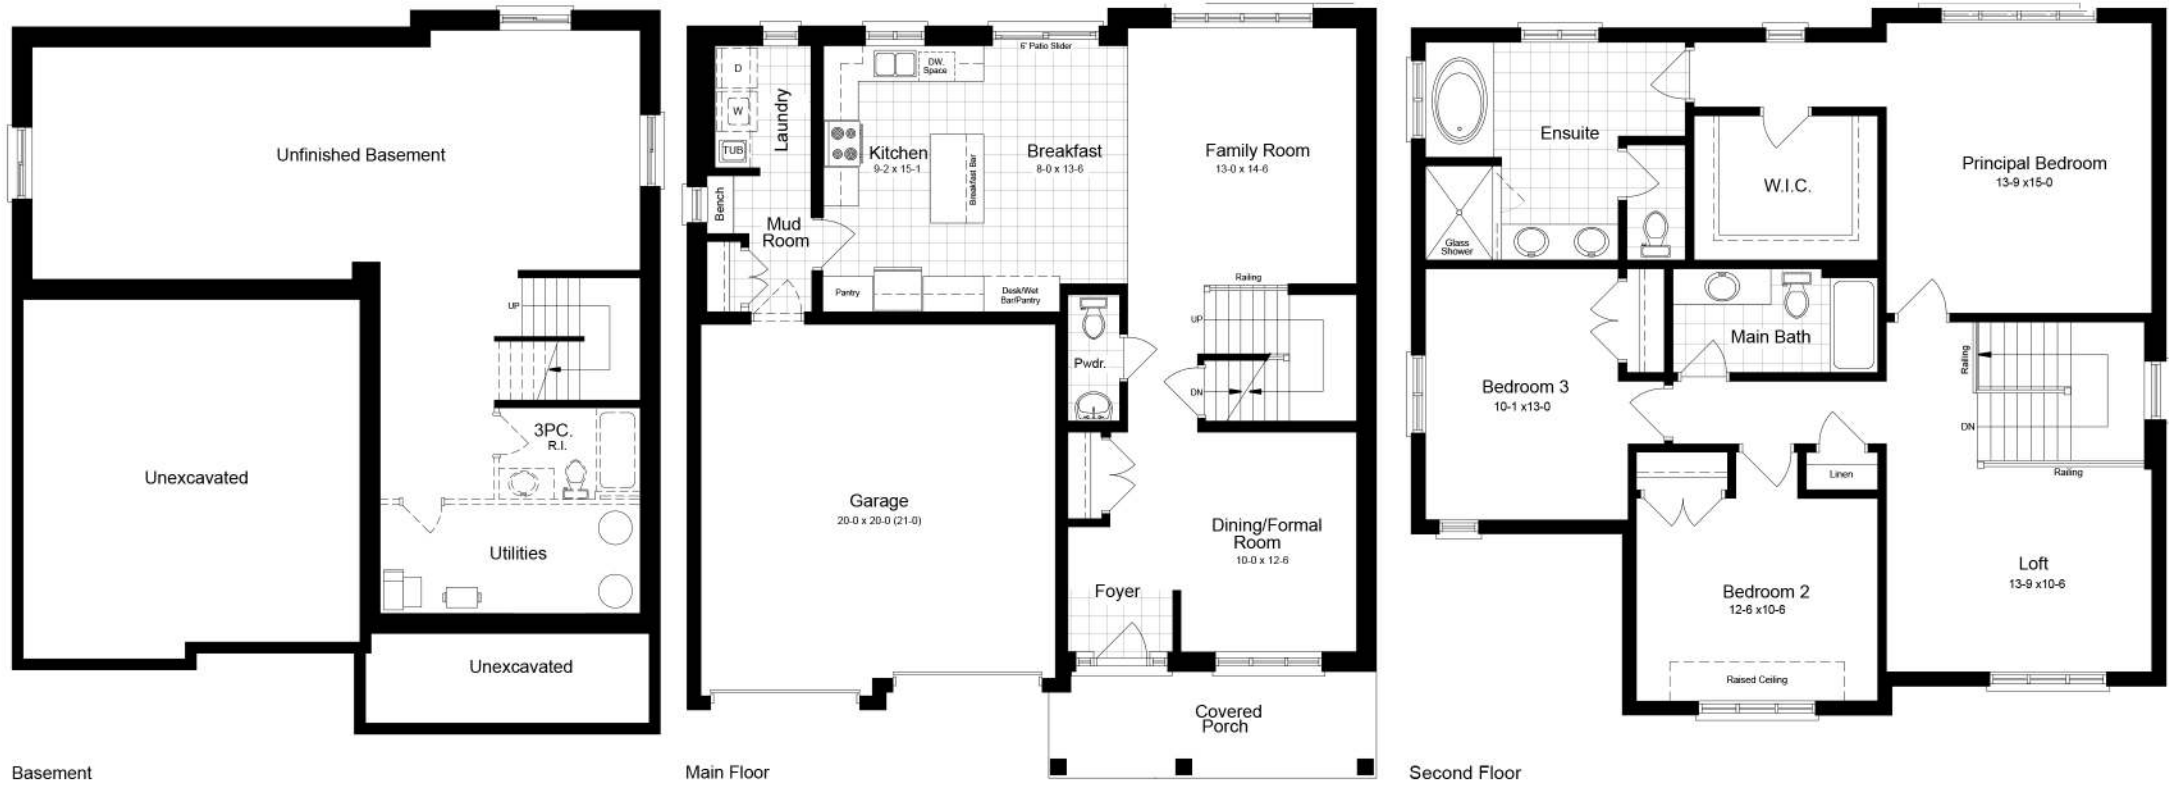

THE ENCLAVE
at jeffrey place

SOMERSET

2260 sq. ft