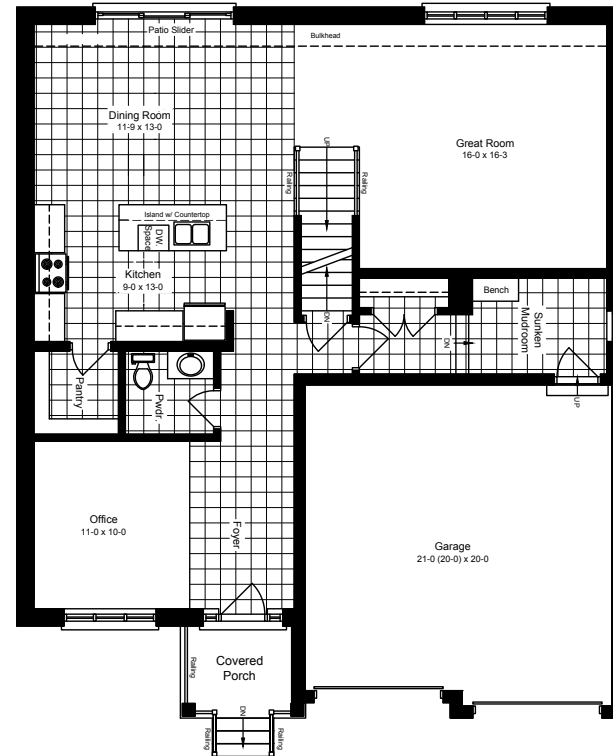

THE ENCLAVE
at jeffrey place

IRONSTONE

KENT

2812 sq. ft