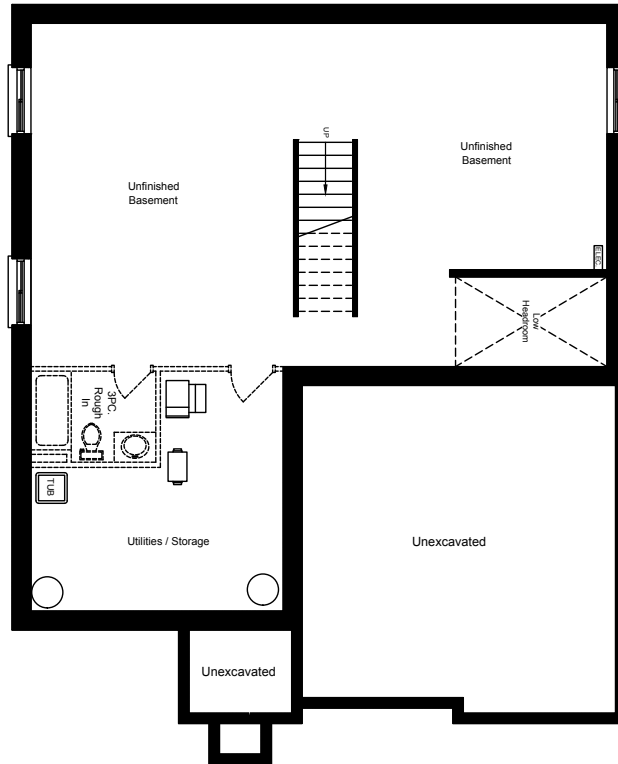

THE ENCLAVE
at jeffrey place

IRONSTONE

KENT

2812 sq. ft