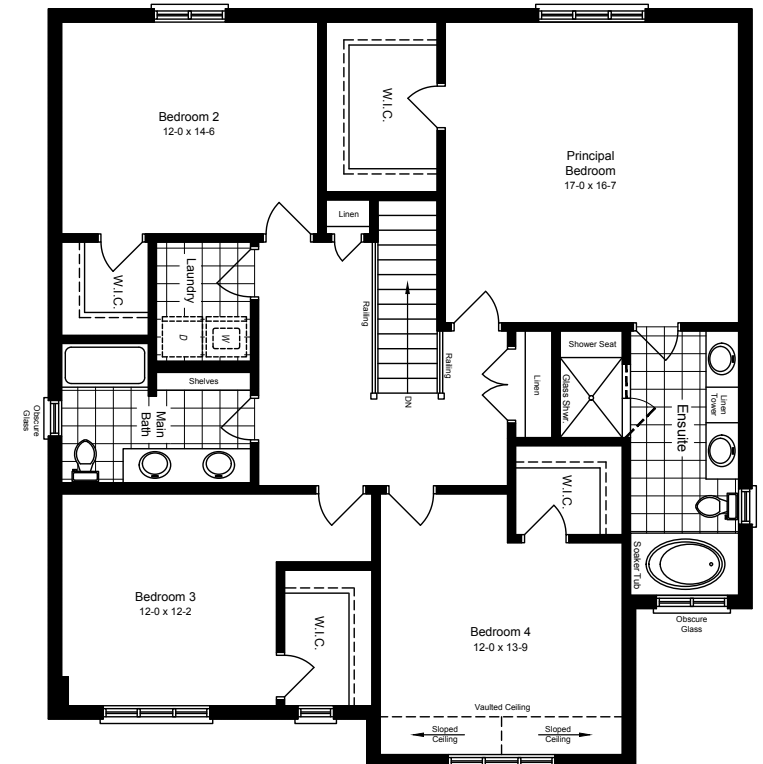

THE ENCLAVE
at jeffrey place

IRONSTONE

KENT

2812 sq. ft