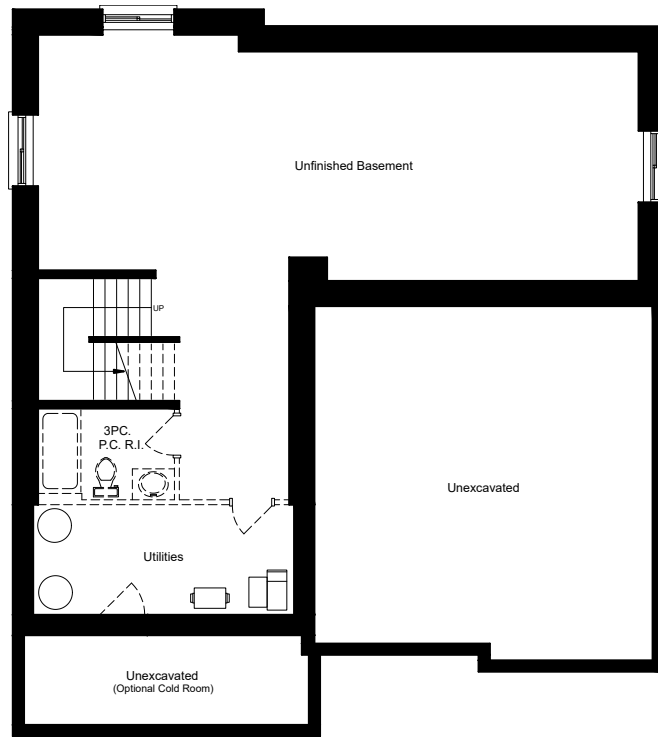

**THE ENCLAVE**  
at jeffrey place

Basement

Main Floor

Second Floor

**WILTSHIRE**

2260 sq. ft