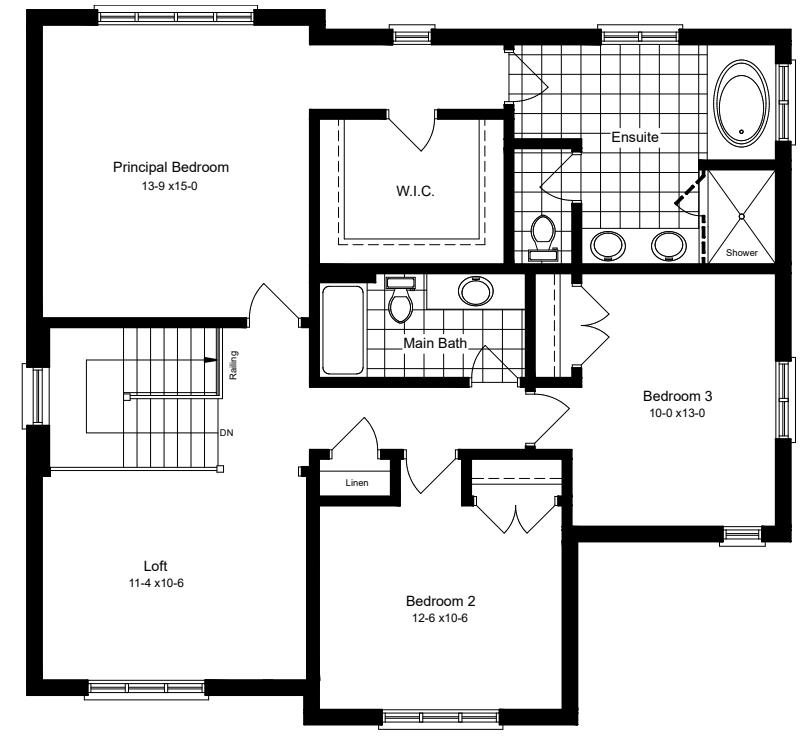

**THE ENCLAVE**  
at jeffrey place

Basement

Main Floor

Second Floor

**WILTSHIRE**

2260 sq. ft