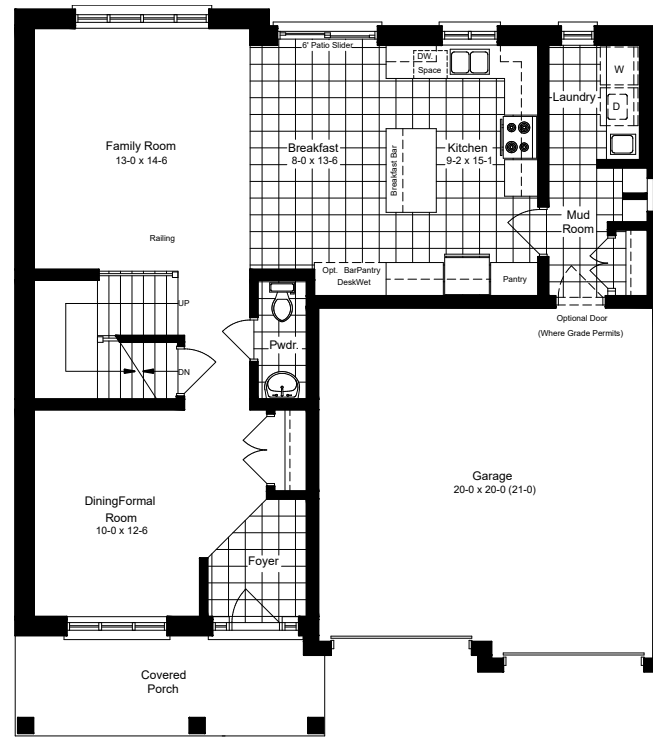

**THE ENCLAVE**  
at jeffrey place

Basement

Main Floor

Second Floor

**WILTSHIRE**

2260 sq. ft