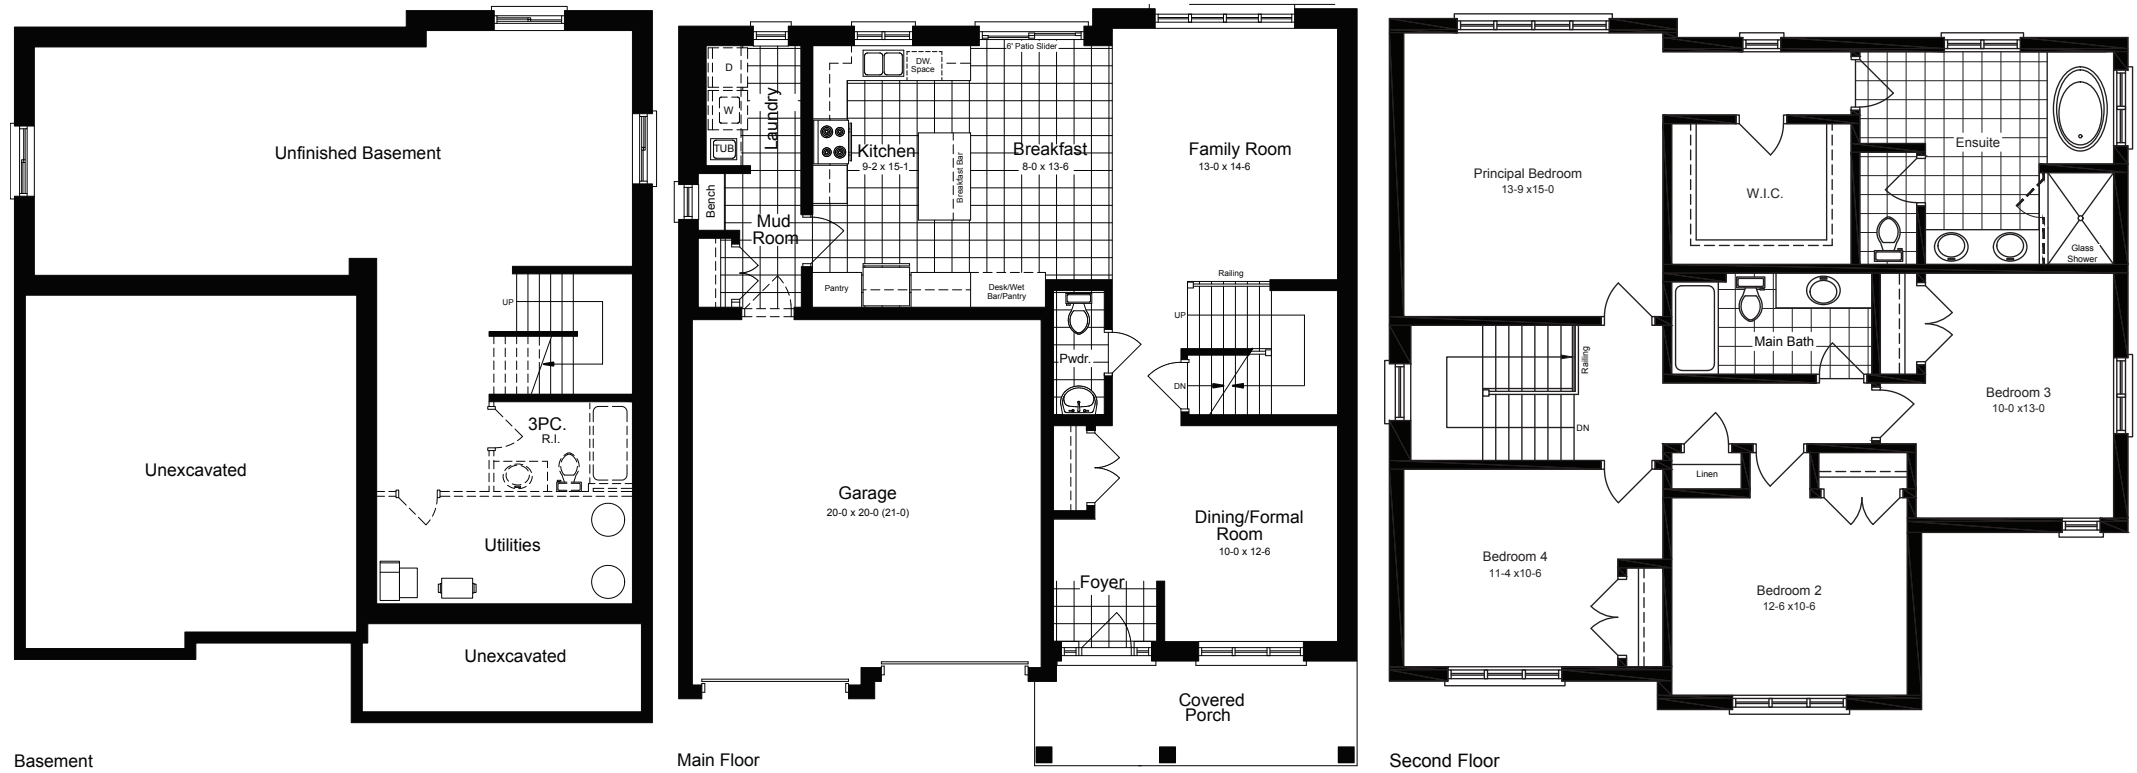

**THE ENCLAVE**  
at jeffrey place

Basement

Main Floor

Second Floor

**SOMERSET A**

3129 sq. ft