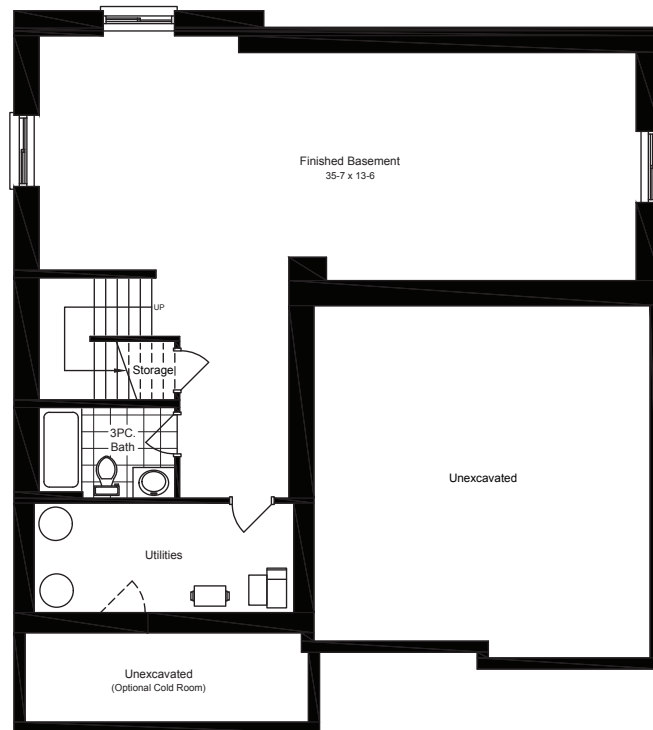

**THE ENCLAVE**  
at jeffrey place

Basement

Main Floor

Second Floor

**SOMERSET A**

3121 sq. ft