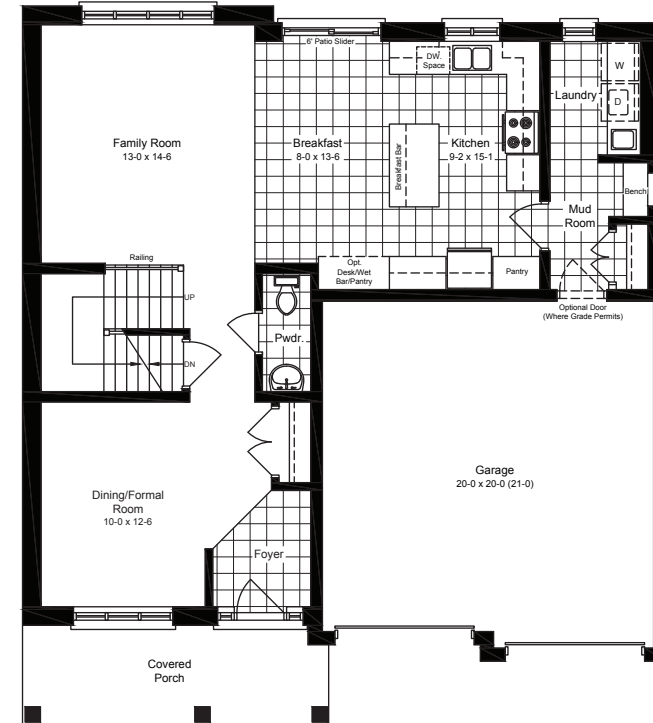

**THE ENCLAVE**  
at jeffrey place

Basement

Main Floor

Second Floor

**SOMERSET A**

3121 sq. ft